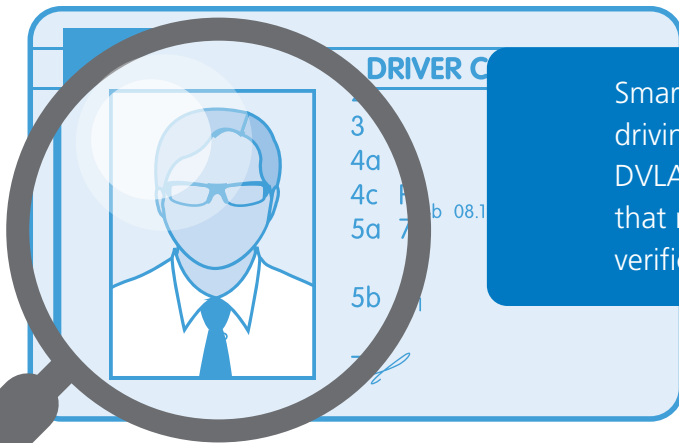

Ensure your drivers are licenced to drive with SmartLicence and SmartAlerts.

SmartLicence is a comprehensive online tool for managing driving licences and verifying the licence details with the DVLA. Get automatic **email** or **text** alerts to any issues that may need immediate attention following a licence verification with the DVLA with the SmartAlerts feature.