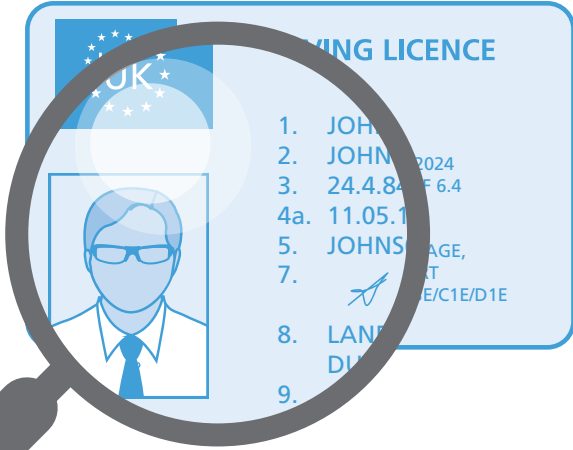

# Ensure your drivers are licenced to drive with SmartLicence and SmartAlerts.

SmartLicence is a comprehensive online tool for managing driving licences and verifying the licence details with the DVLA. Get automatic **email** or **text** alerts to any issues that may need immediate attention following a licence verification with the DVLA with the SmartAlerts feature.

smartalerts™ 

- Any Licence Audit**  
When any licence check takes place
- Licence Audits with validity issue**  
When a check indicates that a licence or category has expired or will expire within a predefined period
- Licence Audits with changes**  
When a check results in differences to the previous check
- Licence Audit Due**  
When the due date for a licence check has passed or approaches the advance notice period of an audit
- Failed Licence Audit**  
When a licence check fails
- Change to Endorsement Points**  
When a check results in differences to the number of endorsement points
- Mandate Expiry**  
When a mandate (authority to check the licence with the DVLA) has expired or will expire within a predefined period
- Licence Expiry**  
When a driving licence has expired or approaches expiry within a predefined period
- PCV Category Expiry**  
When a driving licence with a full PCV category has expired or approaches expiry within a predefined period
- HGV Category Expiry**  
When a driving licence with a full HGV category has expired or approaches expiry within a predefined period